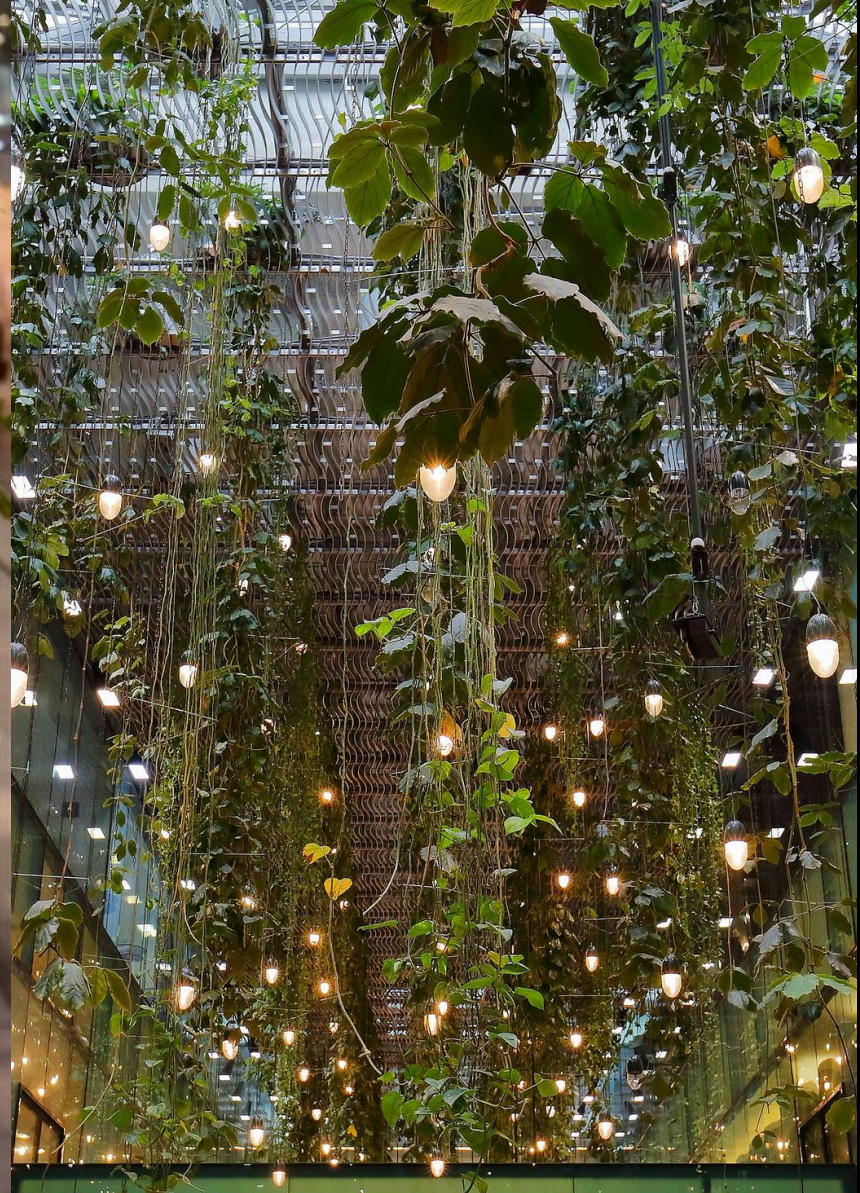

1994 Fünf Höfe München

Tita Giese Herzog de Meuron